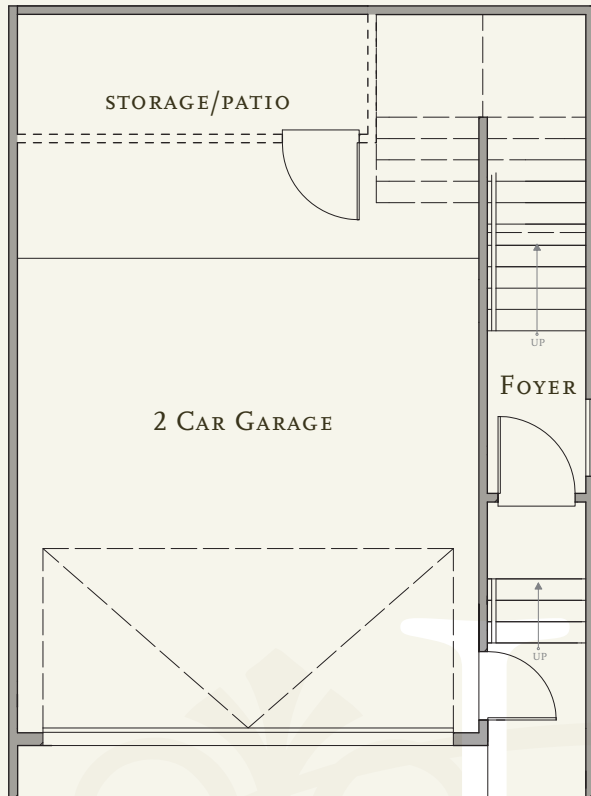

PLAN

2 BEDROOM / 2.5 BATH TOTAL LIVING: 1,462

SALES & MARKETING BY PERSONETTE & ASSOCIATES
713.623.0226

MAISON FONTAINE

4031 BELLEFONTAINE HOUSTON, TEXAS 77025