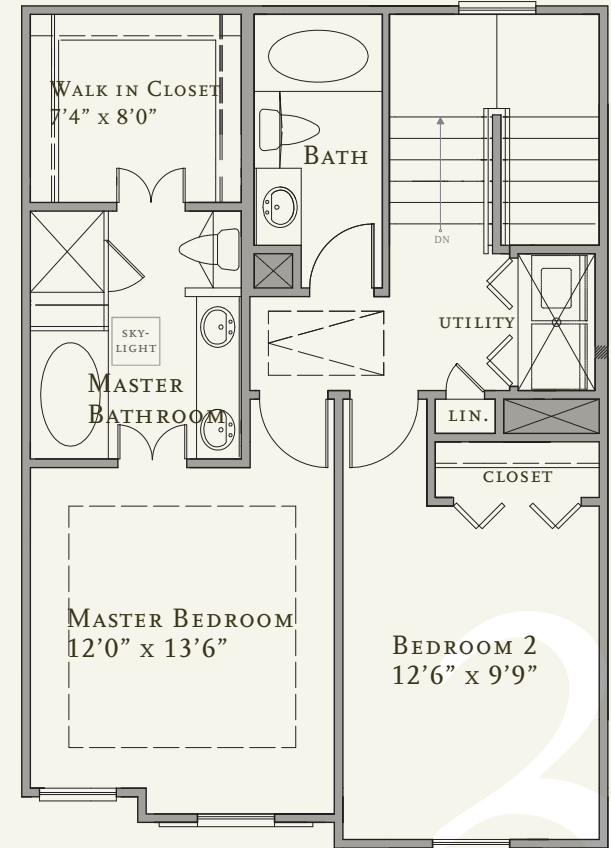

PLAN

2 BEDROOM / 2.5 BATH TOTAL LIVING: 1,462

SALES & MARKETING BY PERSONETTE & ASSOCIATES
713.623.0226

MAISON FONTAINE

4031 BELLEFONTAINE HOUSTON, TEXAS 77025