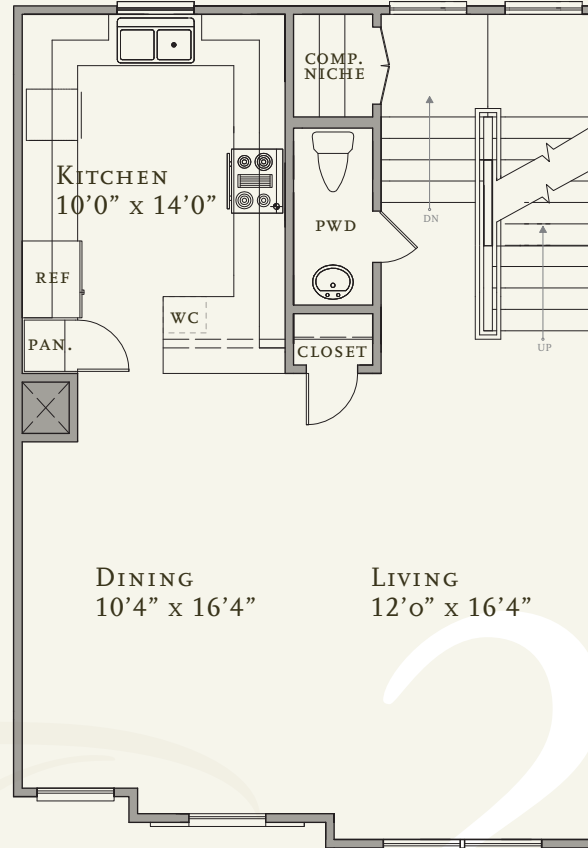

PLAN

2 BEDROOM / 2.5 BATH TOTAL LIVING: 1,462

SALES & MARKETING BY PERSONETTE & ASSOCIATES
713.623.0226

MAISON FONTAINE

4031 BELLEFONTAINE HOUSTON, TEXAS 77025